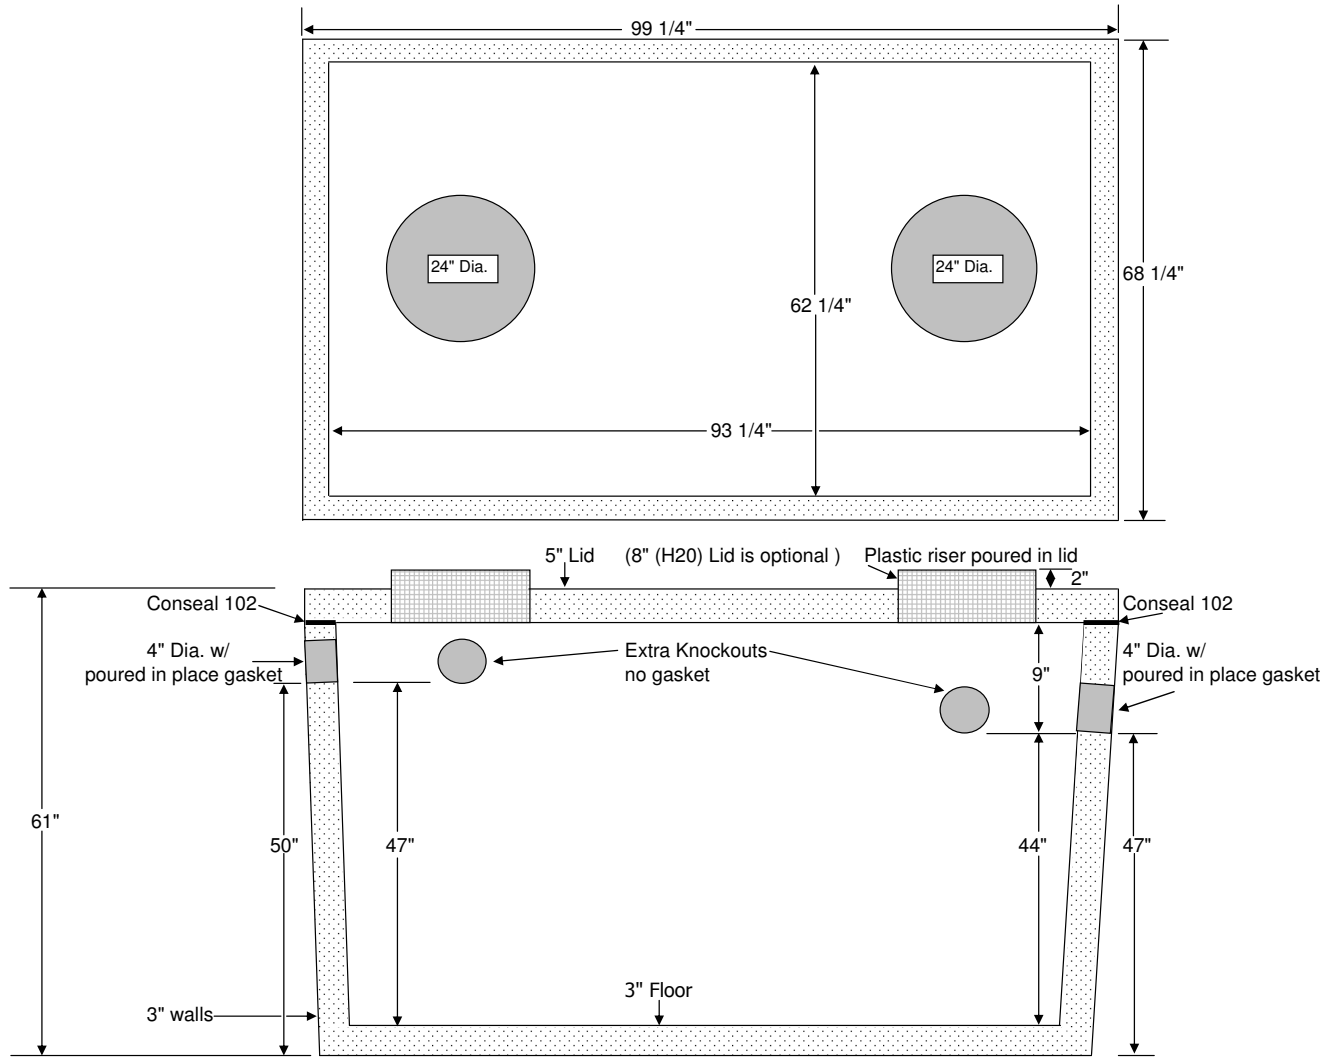

### 1000 Gallon 1 Compartment "B" Tank

UPDATED: November 7th, 2013  
DRAWING NOT TO SCALE

Tank Weight: 8,500 lbs  
Lid Weight: 2,180 lbs  
**TOTAL: 10,680 lbs**