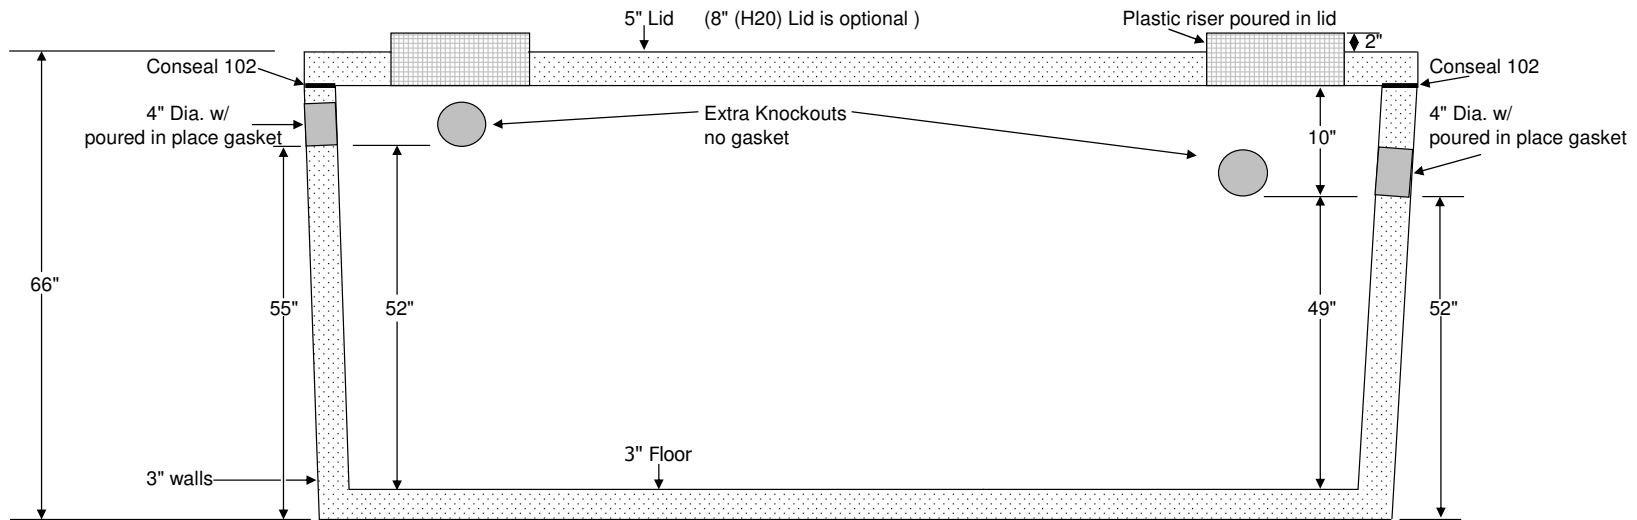

Price: \$1530.00

1500 Gallon 1 Compartment Tank

UPDATED: November 7th, 2013
DRAWING NOT TO SCALE

Tank Weight: 7,900 lbs
Lid Weight: 3,600 lbs
TOTAL: 11,500 lbs