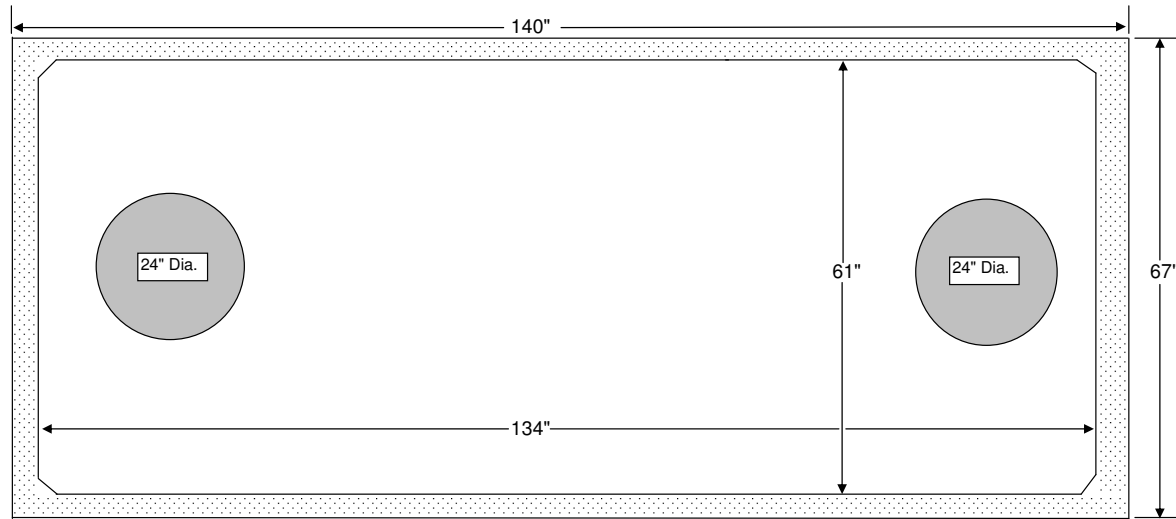

Price: \$1530.00

1500 Gallon 1 Compartment Tank

UPDATED: November 7th, 2013
DRAWING NOT TO SCALE

Tank Weight: 7,900 lbs
Lid Weight: 3,600 lbs
TOTAL: 11,500 lbs