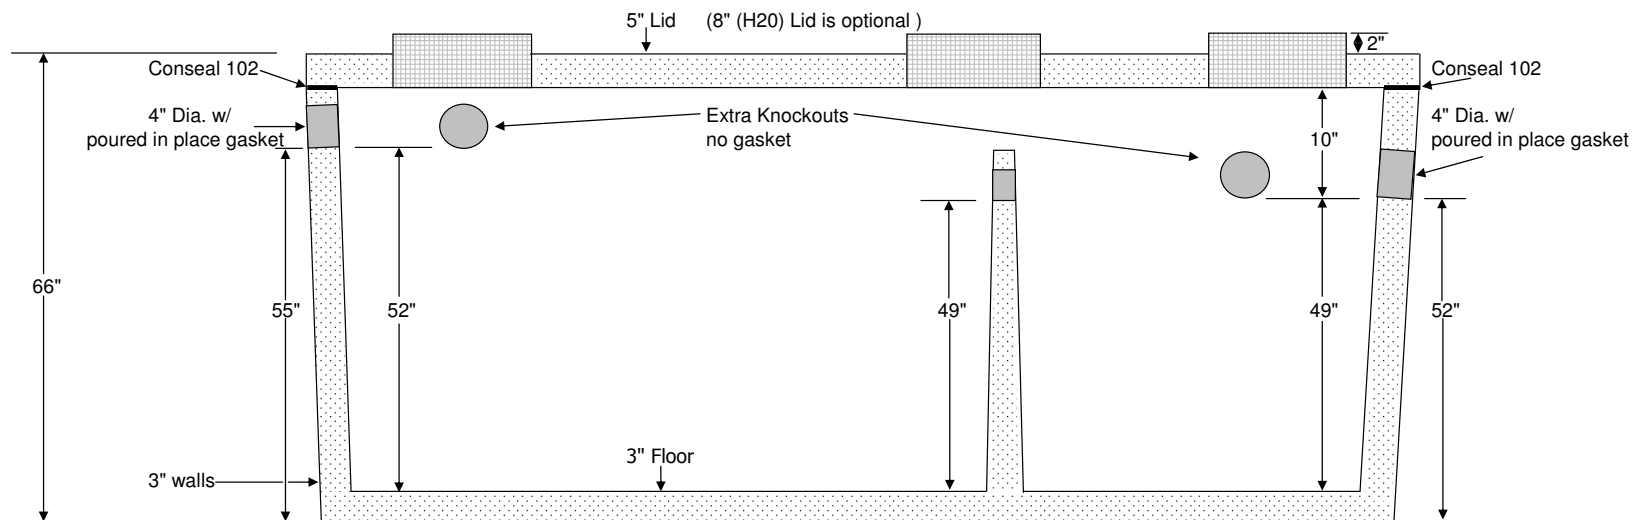

## 1500 Gallon 2 Compartment Tank

UPDATED: November 7th, 2013  
DRAWING NOT TO SCALE

Tank Weight: 8,400 lbs  
Lid Weight: 3,600 lbs  
**TOTAL: 12,000 lbs**