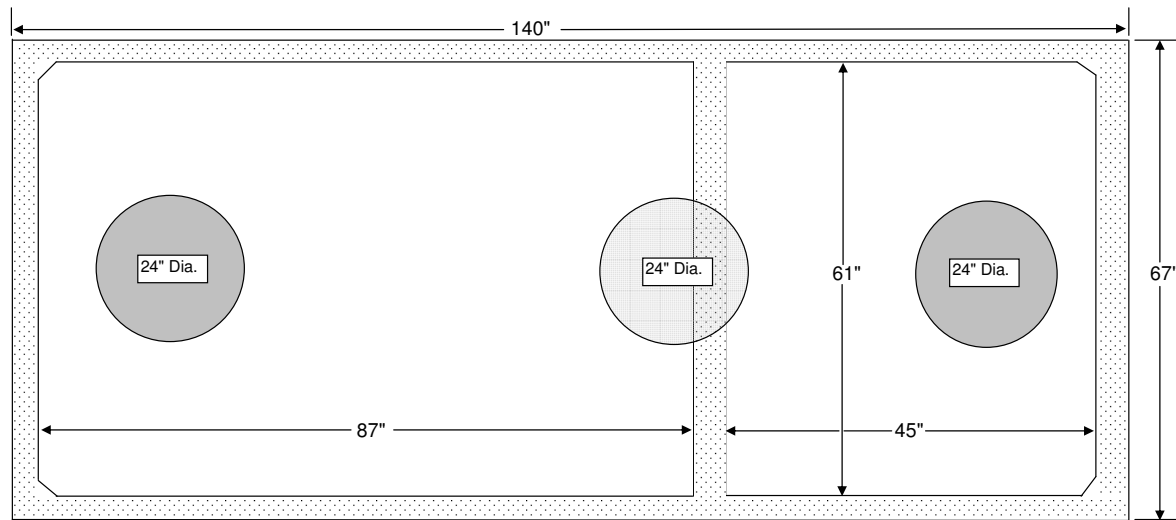

## 1500 Gallon 2 Compartment Tank

UPDATED: November 7th, 2013  
DRAWING NOT TO SCALE

Tank Weight: 8,400 lbs  
Lid Weight: 3,600 lbs  
**TOTAL: 12,000 lbs**