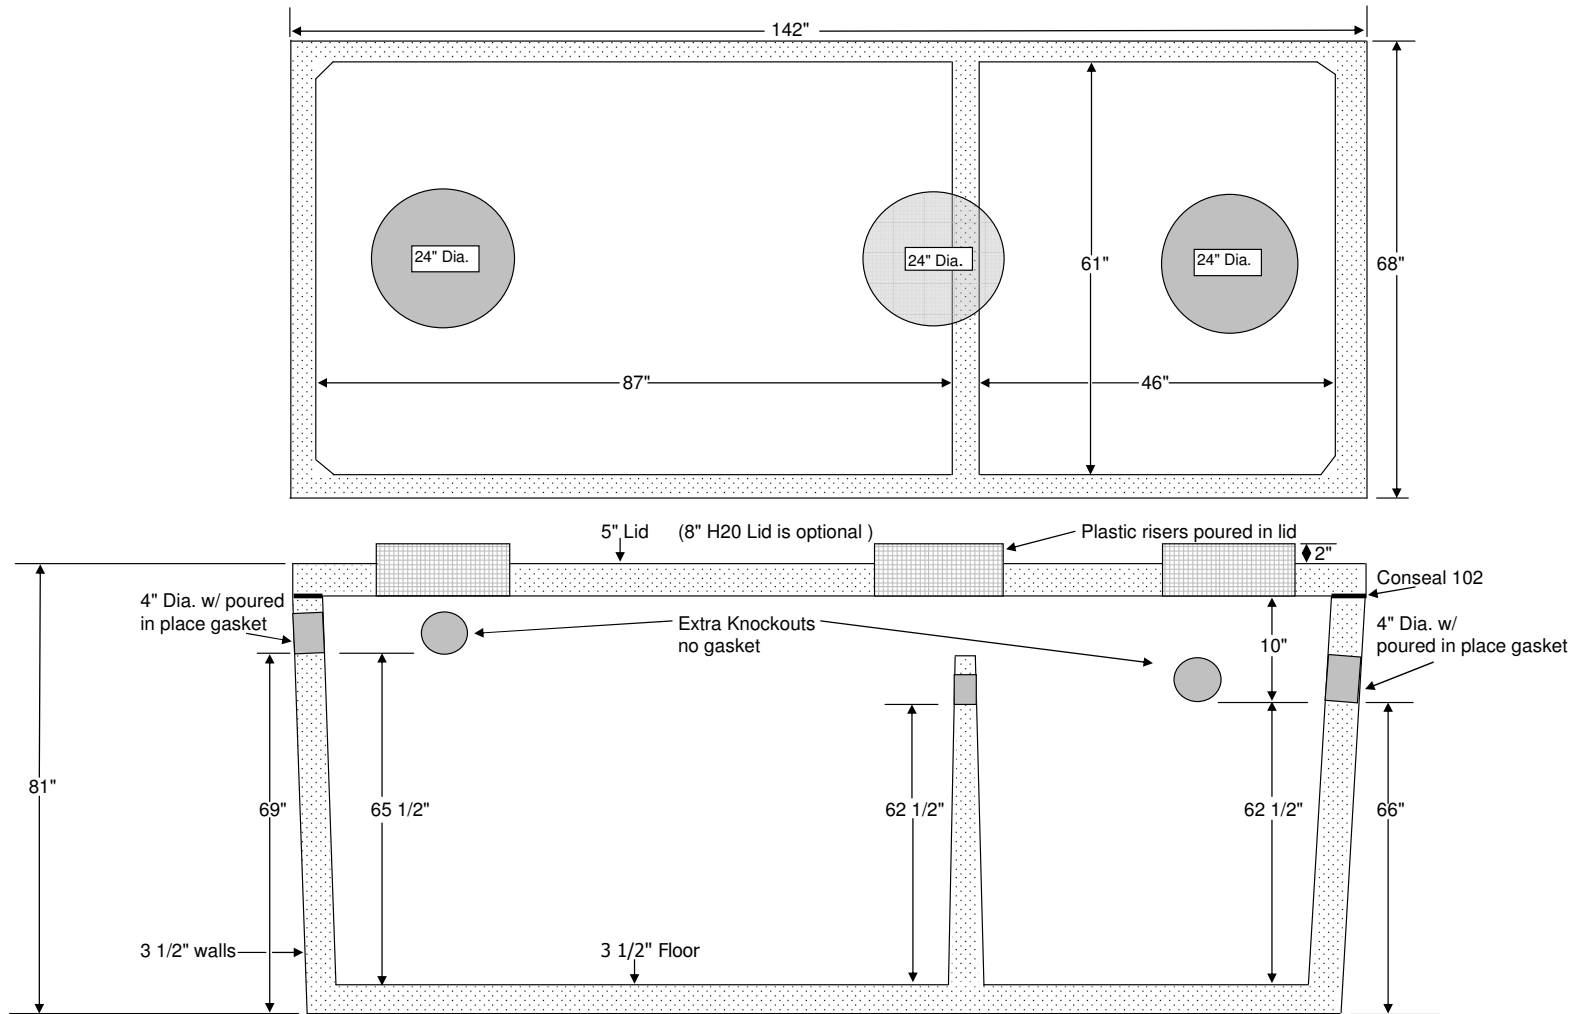

Price: \$2080.00

2000 Gallon 2 Compartment Tank

UPDATED: November 7th, 2013
DRAWING NOT TO SCALE

Tank Weight: 11,560 lbs
Lid Weight: 3,600 lbs
TOTAL: 15,160 lbs