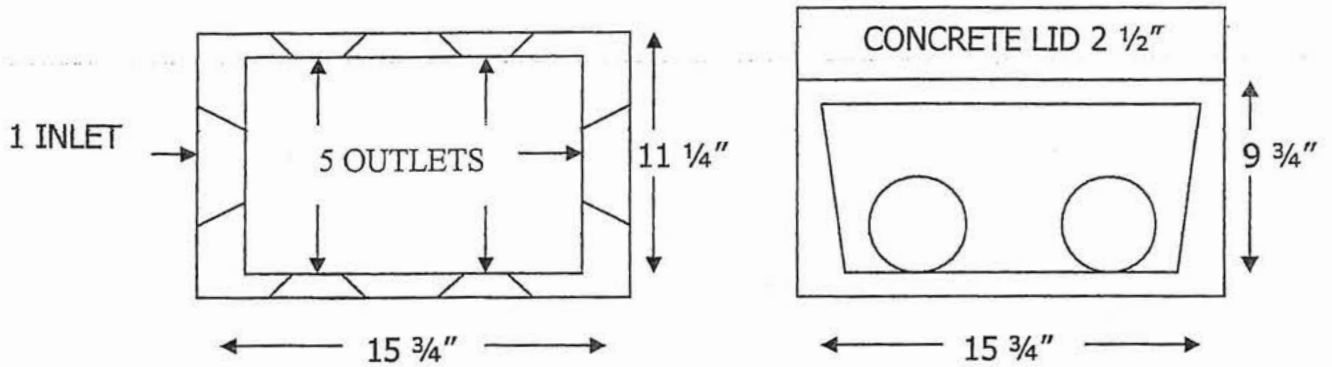

**DISTRIBUTION BOXES:**

Five Outlet Distribution Box

OVERALL DIMENSIONS: 15 3/4" LONG x 11 1/4" DEEP x 9 3/4" TALL  
LID IS 2 1/2" TALL

Eight Hole Distribution Box

OVERALL DIMENSIONS: 33" LONG x 15 1/2" DEEP x 11" TALL  
LID IS 2 1/2" TALL

\*\*\*ALL KNOCK OUT OUTLETS ACCEPT A 4" PIPE