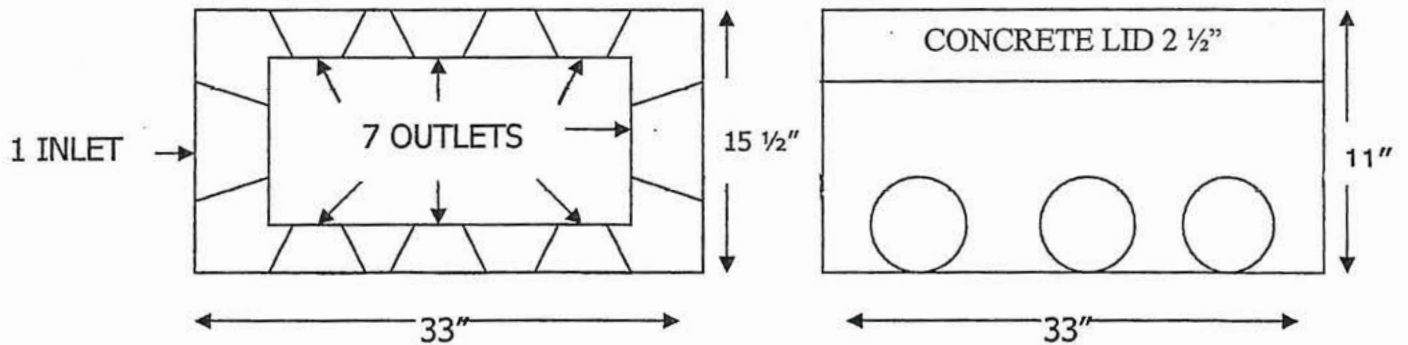

**DISTRIBUTION BOXES:**

Five Outlet Distribution Box

OVERALL DIMENSIONS: 15 3/4" LONG x 11 1/4" DEEP x 9 3/4" TALL  
LID IS 2 1/2" TALL

Eight Hole Distribution Box

OVERALL DIMENSIONS: 33" LONG x 15 1/2" DEEP x 11" TALL  
LID IS 2 1/2" TALL

\*\*\*ALL KNOCK OUT OUTLETS ACCEPT A 4" PIPE