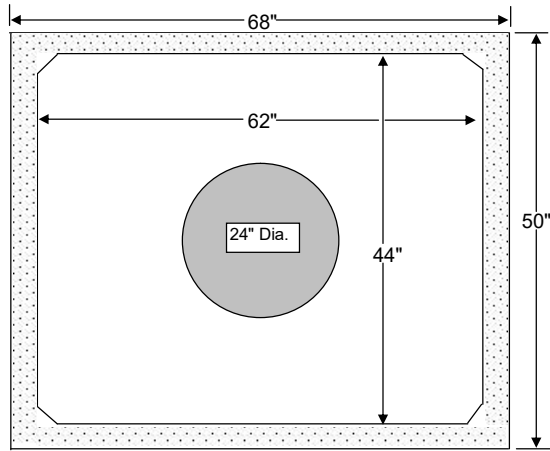

Price: \$1070.00

500 Gallon 1 Compartment Tank

Tank Weight: 4,270 lbs
Lid Weight: 1,050 lbs
TOTAL: 5,320 lbs

UPDATED: November 6th, 2013
DRAWING NOT TO SCALE