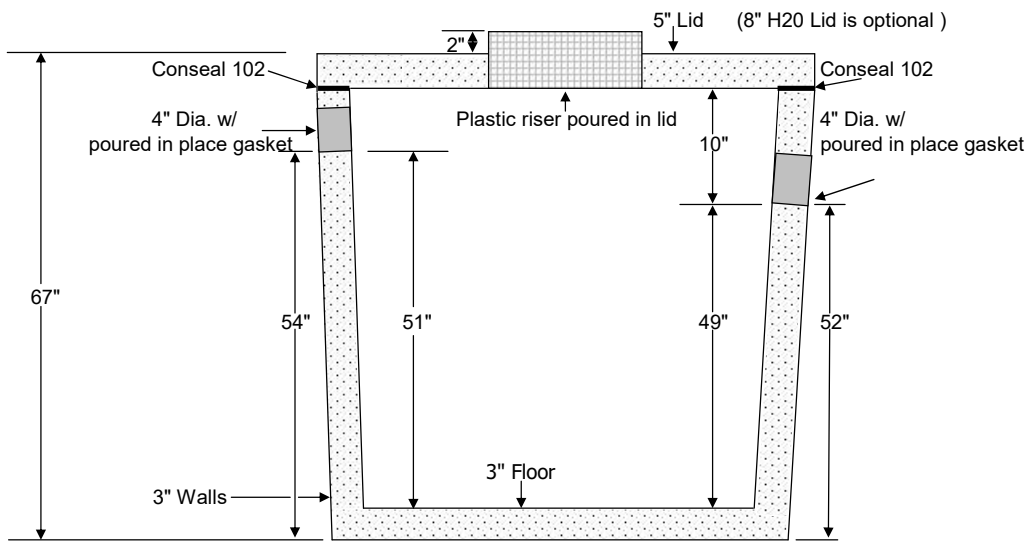

Price: \$1070.00

500 Gallon 1 Compartment Tank

Tank Weight: 4,270 lbs
Lid Weight: 1,050 lbs
TOTAL: 5,320 lbs

UPDATED: November 6th, 2013
DRAWING NOT TO SCALE