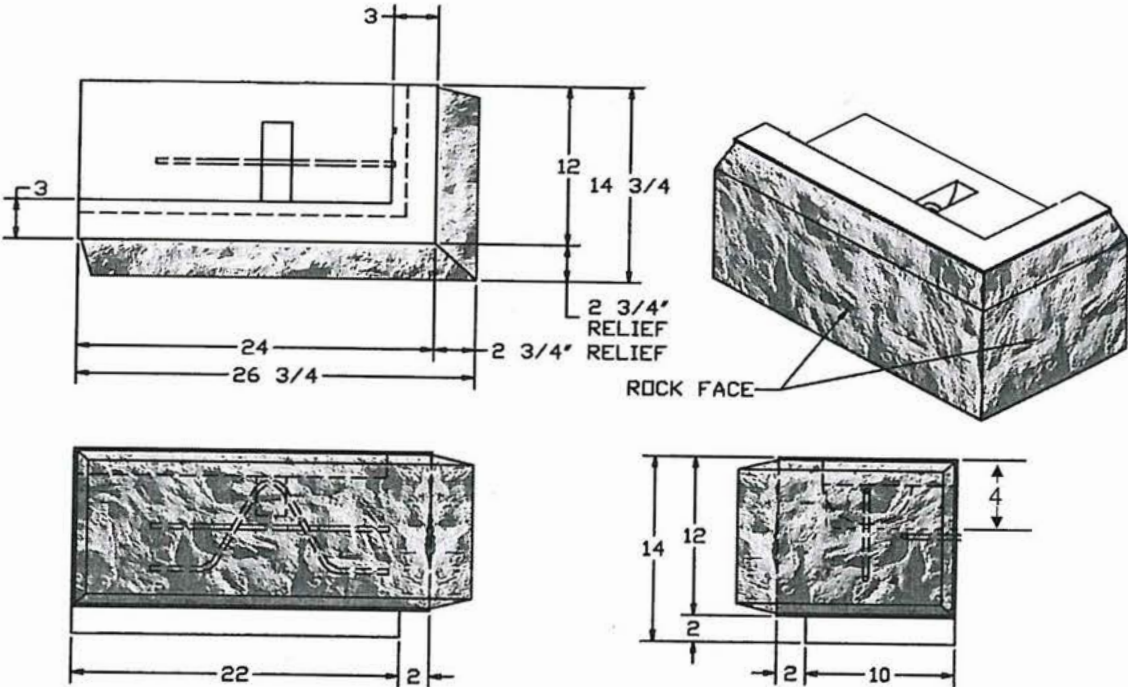

Quarry Stone Mid-Sized Landscape Recessed Corner Block

160 LBS