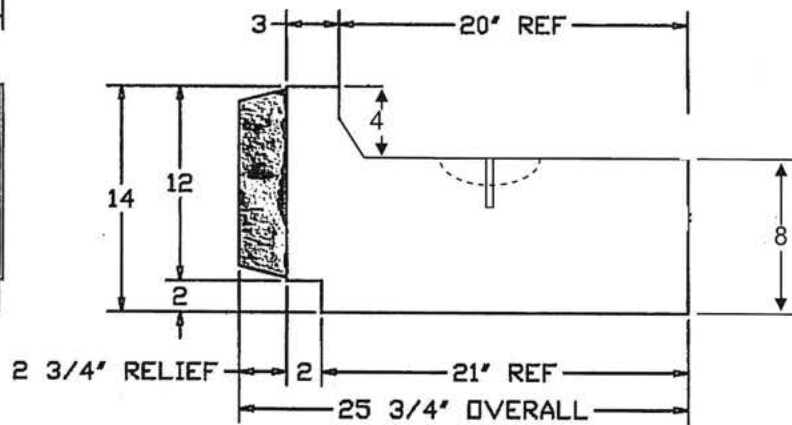

# Quarry Stone Mid-Size Landscape Recessed Full Block

**365 LBS**