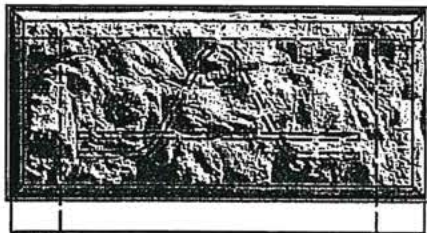

# Quarry Stone Mid-Size Landscape Recessed Full Block

**365 LBS**