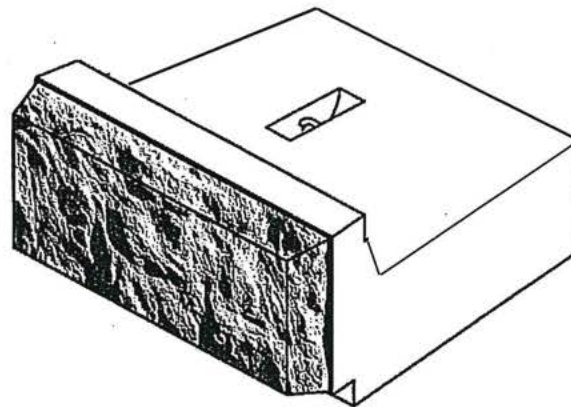

# Quarry Stone Mid-Size Landscape Recessed Full Block

**365 LBS**