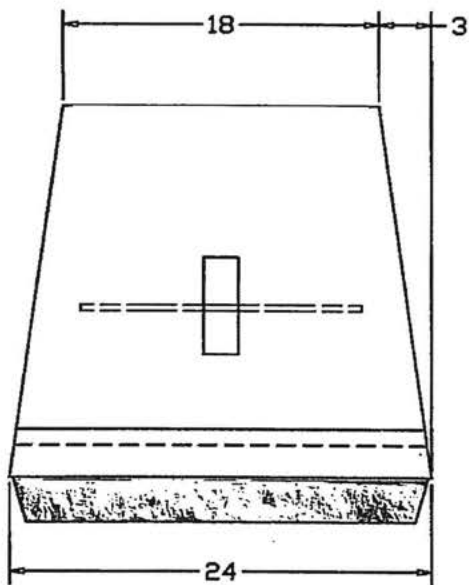

# Quarry Stone Mid-Size Landscape Recessed Full Block

**365 LBS**