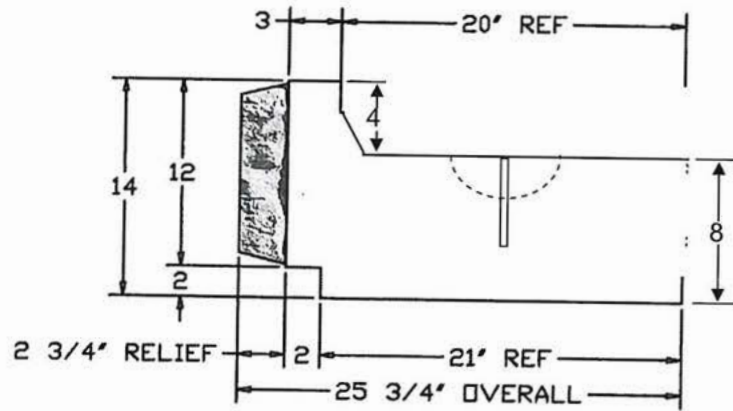

Quarry Stone Mid-Sized Landscape Recessed Half Block

160 LBS