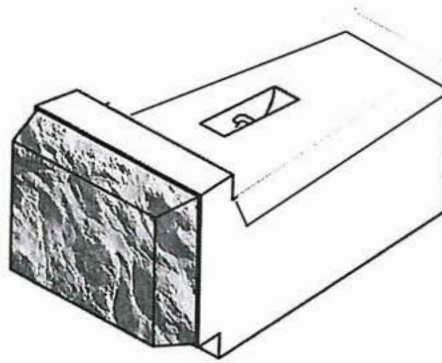

Quarry Stone Mid-Sized Landscape Recessed Half Block

160 LBS