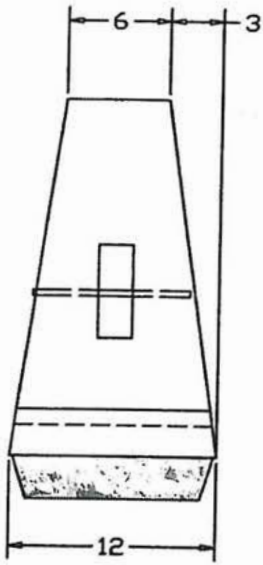

Quarry Stone Mid-Sized Landscape Recessed Half Block

160 LBS