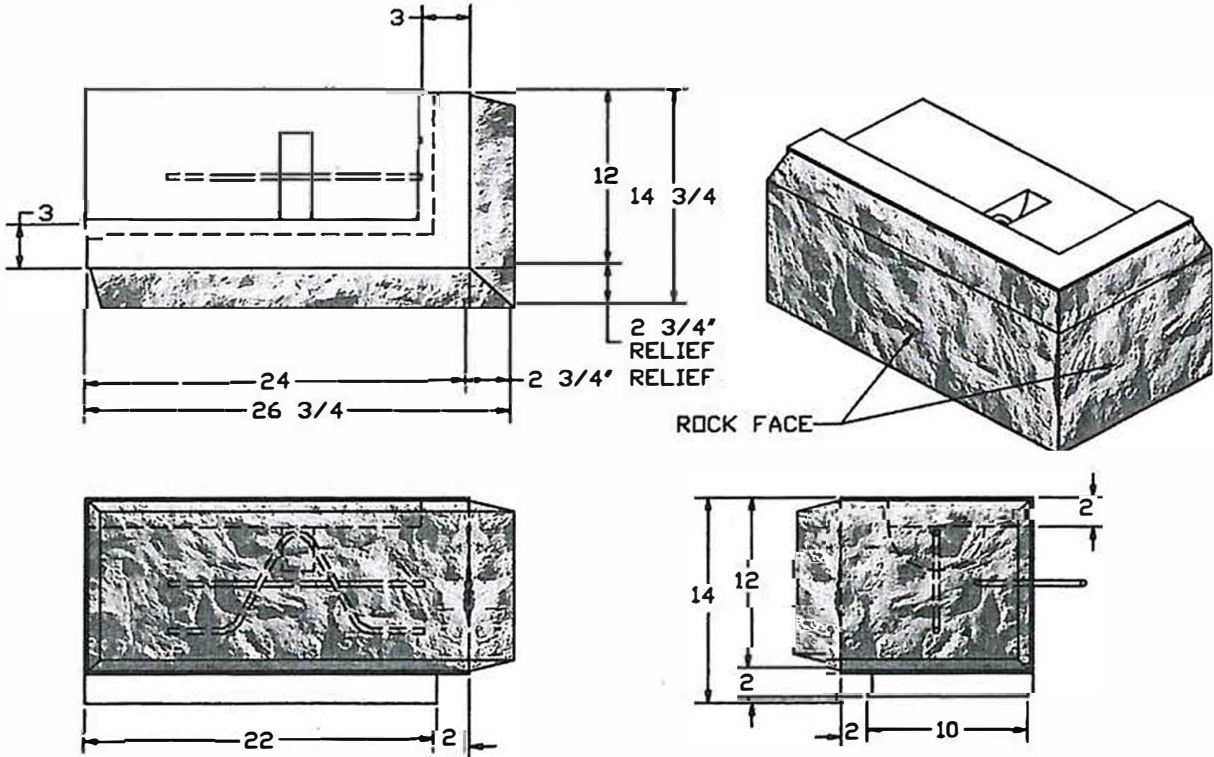

Quarry Stone Mid-Sized Landscape Corner Block

310 LBS